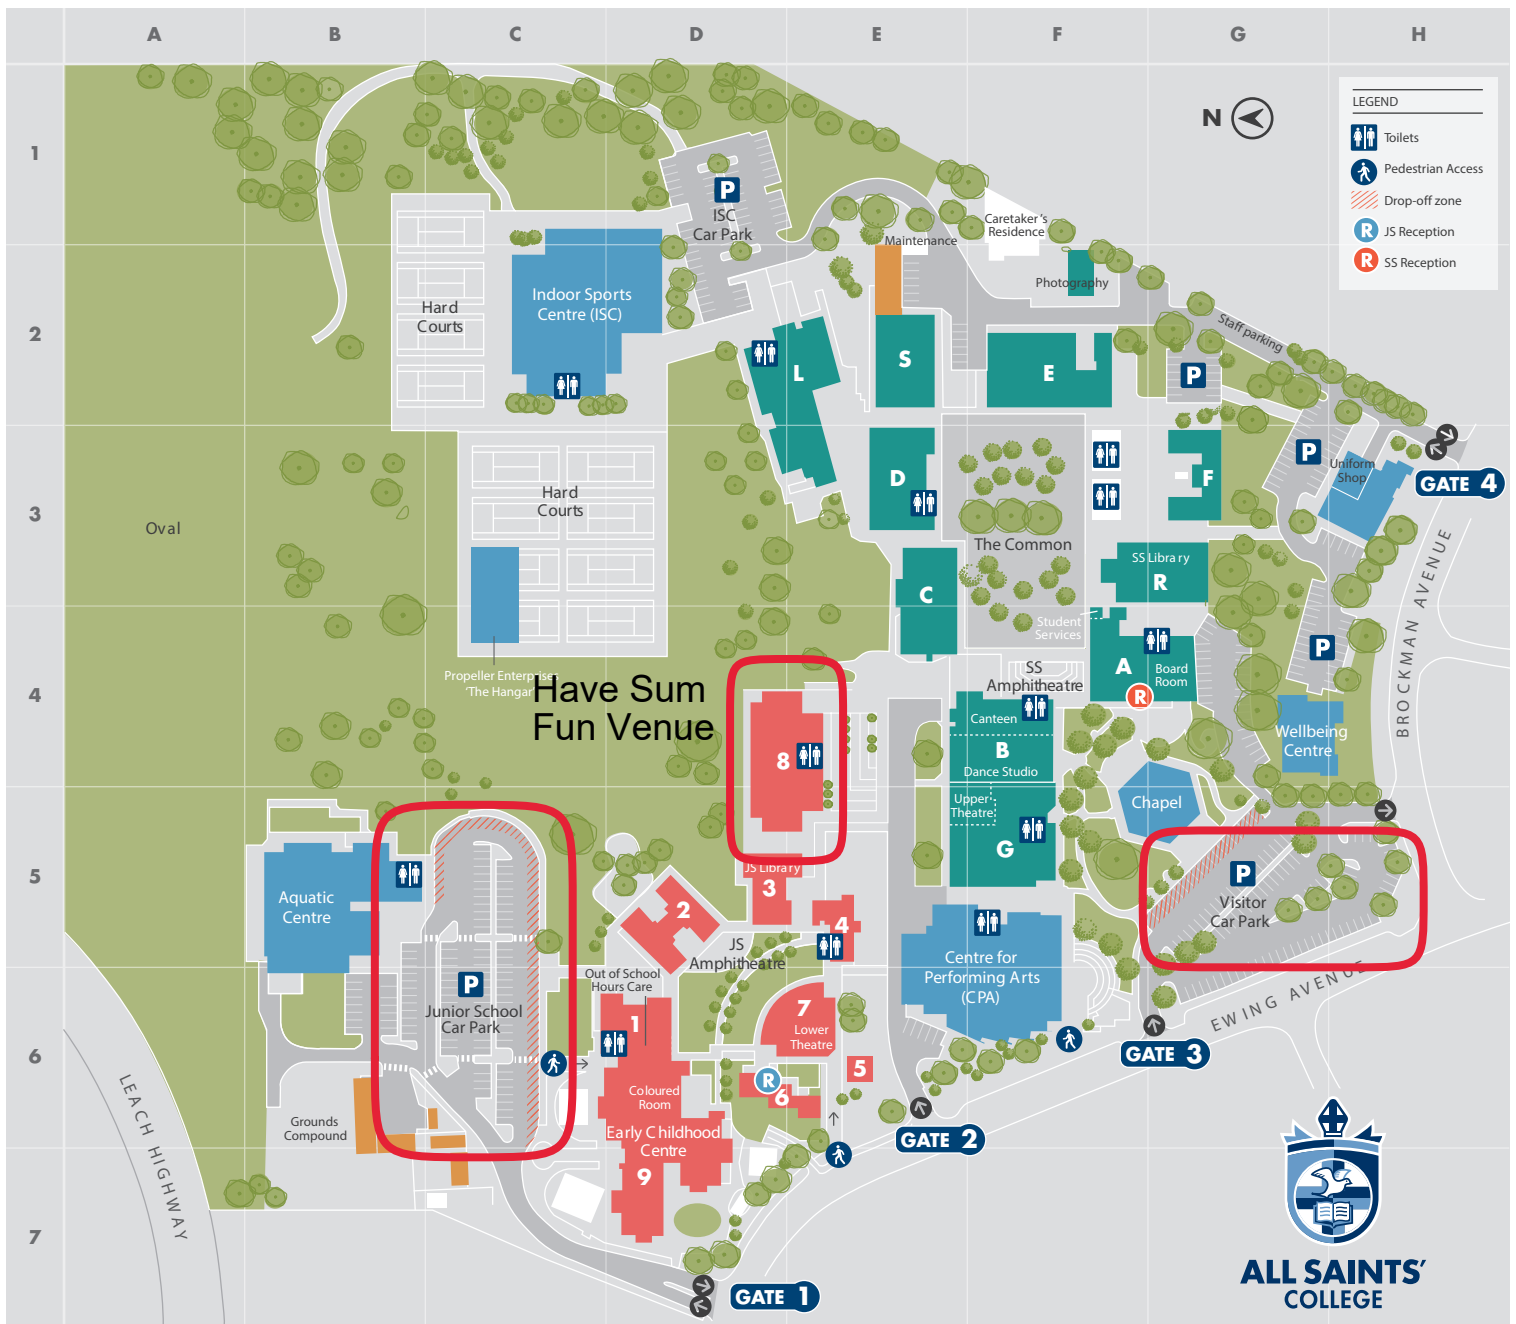

## COLLEGE BUILDINGS

Aquatic Centre	B5
Caretaker's Residence	F1
Centre for Performing Arts	F6
Chapel	G5
College House	H3
Grounds Compound	B6
Indoor Sports Centre	C2
Maintenance Workshop	E2
Uniform Shop	H3
Wellbeing Centre	G4
Propeller Enterprises 'The Hangar'	C3

## JUNIOR SCHOOL

BUILDING 1	D6
Year 2	
Out of School Hours Care	
BUILDING 2	D5
Year 3	
Year 4	

BUILDING 3	D5
Junior Library	
Music	
BUILDING 4	E5
Art	
Enrichment	
BUILDING 5	E6
Health Centre	
BUILDING 6	D6
JS Reception (R)	
BUILDING 7	E6
Lower Theatre	
Music Practice Rooms	
BUILDING 8	D4
Year 5	
Year 6	
BUILDING 9	D7
EARLY CHILDHOOD CENTRE	
Pre-Kindergarten - Year 1	
Coloured Room	

## SENIOR SCHOOL

BUILDING A	F4
Senior School Reception (R)	
Student Services	
Board Room	
BUILDING B	F4
Canteen	
Dance Studio	
Languages Office	
BUILDING C	E3
Technology Support Centre	
Year 7	
Transition Staff Office	
BUILDING D	E3
English Staff Office	
SOSE Staff Office	
Year 8	
BUILDING E	F2
Design & Technologies	
BUILDING F	G3
Computing	
Mathematics	