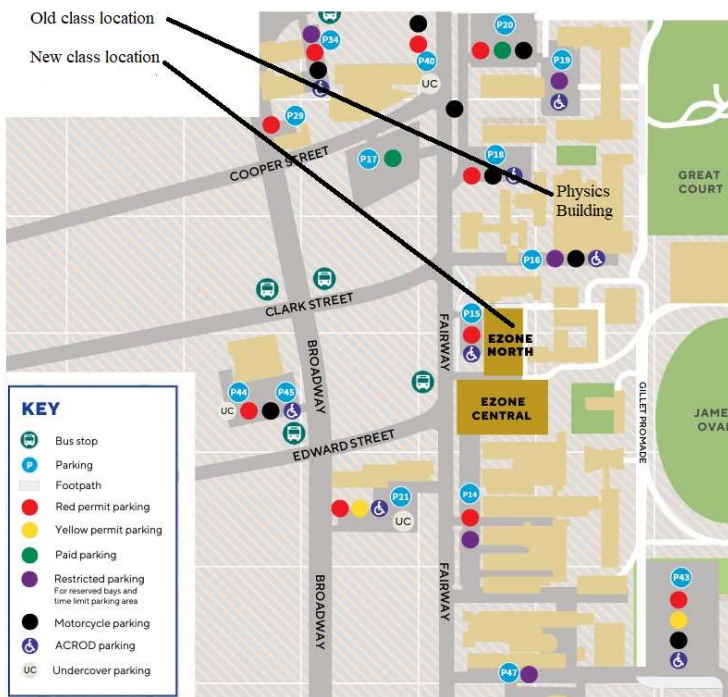

MAWAPSP Classes in UWA Ezone North first floor room 113 (Industry Hub)

This is a view of the Ezone Central building from Fairway the MAWAPSP class will be in the building (Ezone North) to the left of this beautiful building (behind the tree). It is connected to this building via a walkway on the first floor.

View from first floor walkway looking towards the James Oval standing between Ezone Central and Ezone North looking at room 113. This room is located above the café on the ground floor.

Stairs to level one are situated in the corridor behind the café (Ezone North) and there is a lift to level 1 in the Ezone Central building.