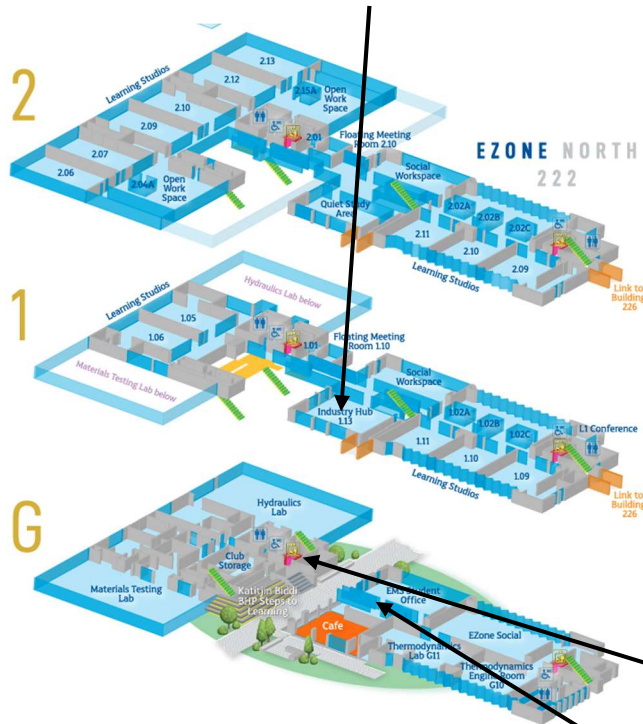

MAWAPSP Classes in UWA Ezone North first floor room 113 (Industry Hub)

This is a view of the Ezone Central building from Fairway the MAWAPSP class will be in the building (Ezone North) to the left of this beautiful building (behind the tree). It is connected to this building via a walkway on the first floor.

View from first floor walkway looking towards the James Oval standing between Ezone Central and Ezone North looking at room 113. This room is located above the café on the ground floor.

Stairs to level one are situated in the corridor behind the café (Ezone North) and there is a lift to level 1 in the Ezone Central building.