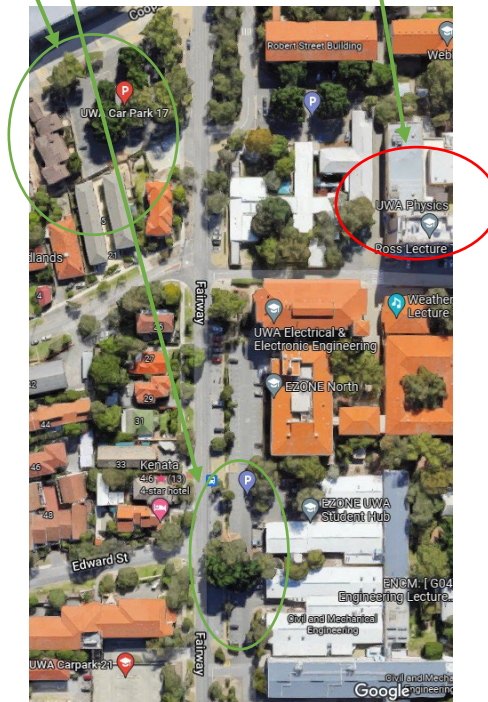

## MAWAPSP at UWA Physics Building location details.

The classes are held in the Physics Building rooms 216 and 217 Level 2.

Entry is through the front of the Physics build.

Parking

Class location

### Parking

- You may park on campus after 5 pm, however please note: tickets are required for off campus parking until 6 pm. Please check the signs incase this has changed.
- Car Park 15 – situated on Fairway at UWA, just after Fairway Entrance 2.
- Car Park 17 – situated on the corner of Fairway and Cooper St.

Entrance to the Physics Building.