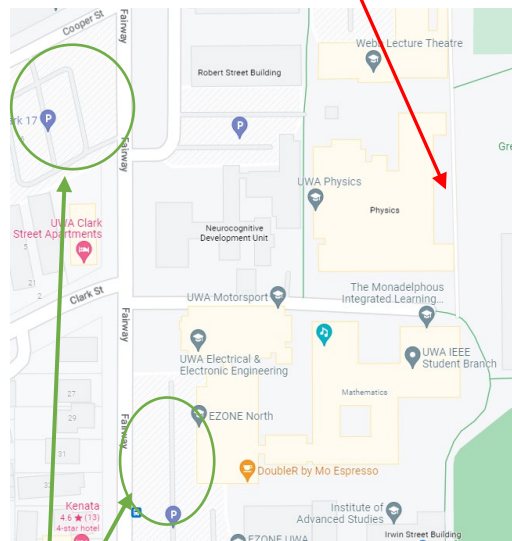

## MAWAPSP at UWA Physics Building location details.

The classes are held in the Physics Building rooms 216 and 217 Level 2.

Entry is through the front of the Physics build.

Parking

Class location

### Parking

- You may park on campus after 5 pm, however please note: tickets are required for off campus parking until 6 pm. Please check the signs incase this has changed.
- Car Park 15 – situated on Fairway at UWA, just after Fairway Entrance 2.
- Car Park 17 – situated on the corner of Fairway and Cooper St.

Entrance to the Physics Building.